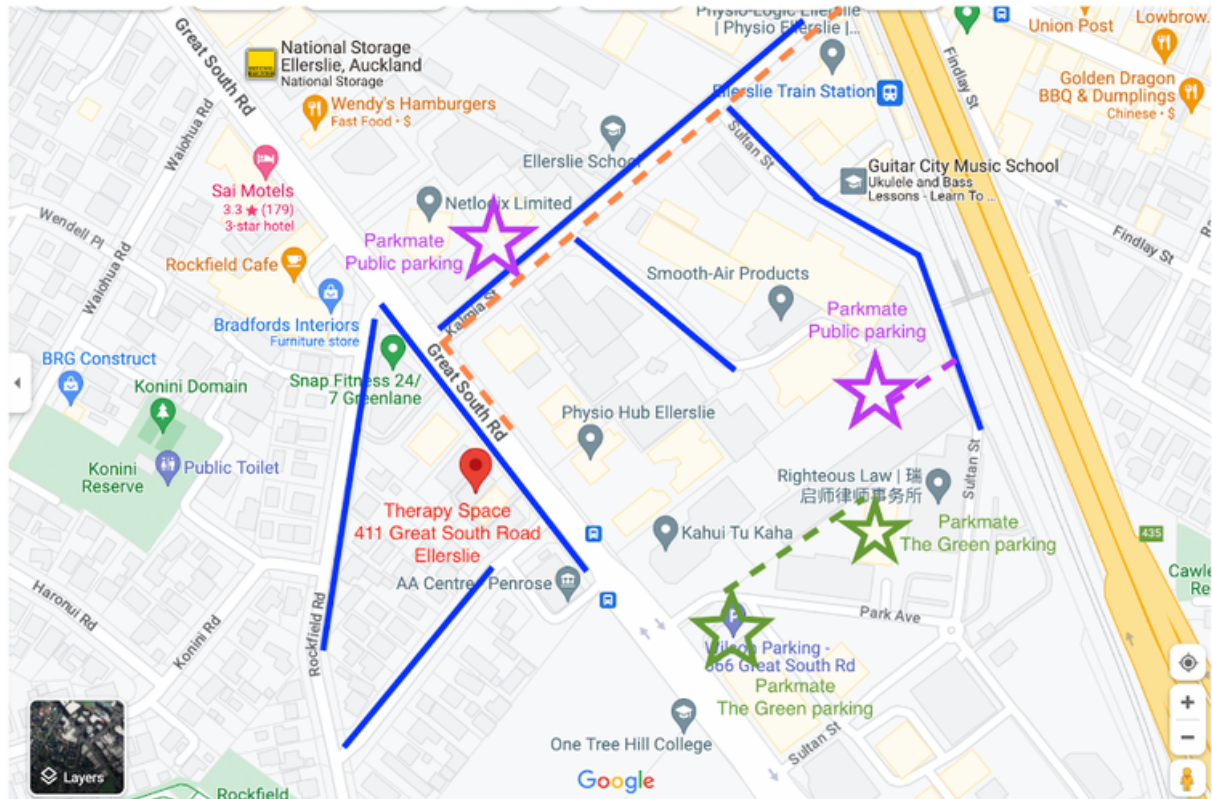

Our new location has seven spacious rooms, bathrooms, and facilities for drinks and refreshments. It is located near the motorway, has parking and public transport options, and is only 7 minutes drive from the Meadowbank site.

## Key Information

New address:  
Level 1, 411 Great South Road, Ellerslie, Auckland.

Last business day of Meadowbank Road -  
Friday 8th September 2023

First day of Ellerslie -  
Monday 11th September, 2023

A short walk from Ellerslie train station and near bus stops. Close to Greenlane and Ellerslie/Penrose off ramps. Parking options over page.

## Parking and public transport routes

-  Free on street car parking
-  Walking route from Ellerslie Train Station and Kalmia street bus stop (route 70 from Britomart) - 7 minute walk
-  Park Mate public parking - download the Park Mate app
-  Park Mate public parking at The Green - download the Park Mate app